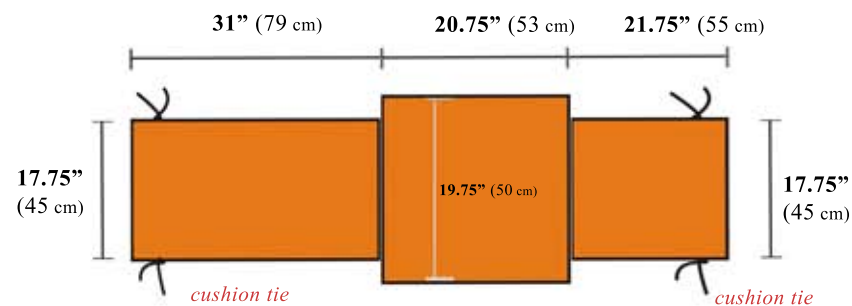

category : LOUNGE CHAIRS

FERRIS STEAMER CHAIR

code : CH - 1212

W22.5 x H40 x D59"

W57 x H101 x D150 cm

Arm Height : 22" (56 cm)

Seat Height : 9.75" (25 cm)

Net Weight : 37 lbs. (17 kgs)

Gross Weight : 44 lbs. (20 kgs)

Packaging Dimension

52 x 26 x 9" = 6.72 cu. Ft

131 x 66 x 22 cm = 0.19 m³

Cushion Dimension :

Back adjust to 4 different positions.